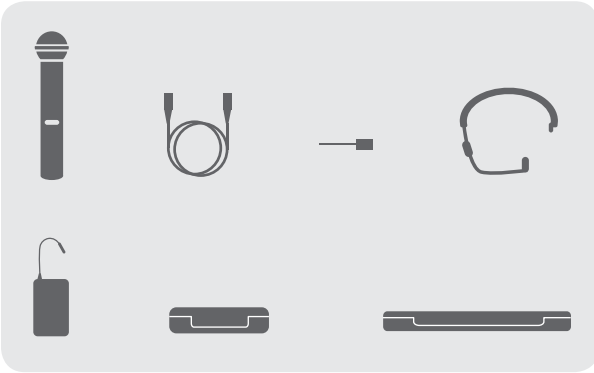

Technical Specifications

Note: All specifications are subject to change.

Performance Gear® Wireless

- Available Frequencies: between 536 - 865 MHz (available frequencies depend on applicable regulations in country where system is used)
- Operating Range: 250 ft. (75m) under typical conditions
- Audio Frequency Response: 45 to 15,000 Hz +/- 4 dB (overall system frequency response depends on microphone element)
- Transmitter RF Output Power: 10 mW typical
- Audio Output Connector: XLR balanced and 1/4" unbalanced
- Maximum Output Level: -19 dBV (XLR), -5 dBV (1/4") (ref. +/- 33 kHz deviation, 1 kHz tone)
- Battery Life: up to 8 hours with a 9V battery
- Dynamic Range: >100 dB, A-weighted
- System Distortion: .5% typical (ref. +/- 33 kHz deviation, 1 kHz modulation)

Note: Performance may vary depending on country regulations and operating environment.

PG88 Dual Receiver

Up to 8 compatible systems*
1/4" and XLR audio outputs
Microprocessor-controlled
internal antenna diversity